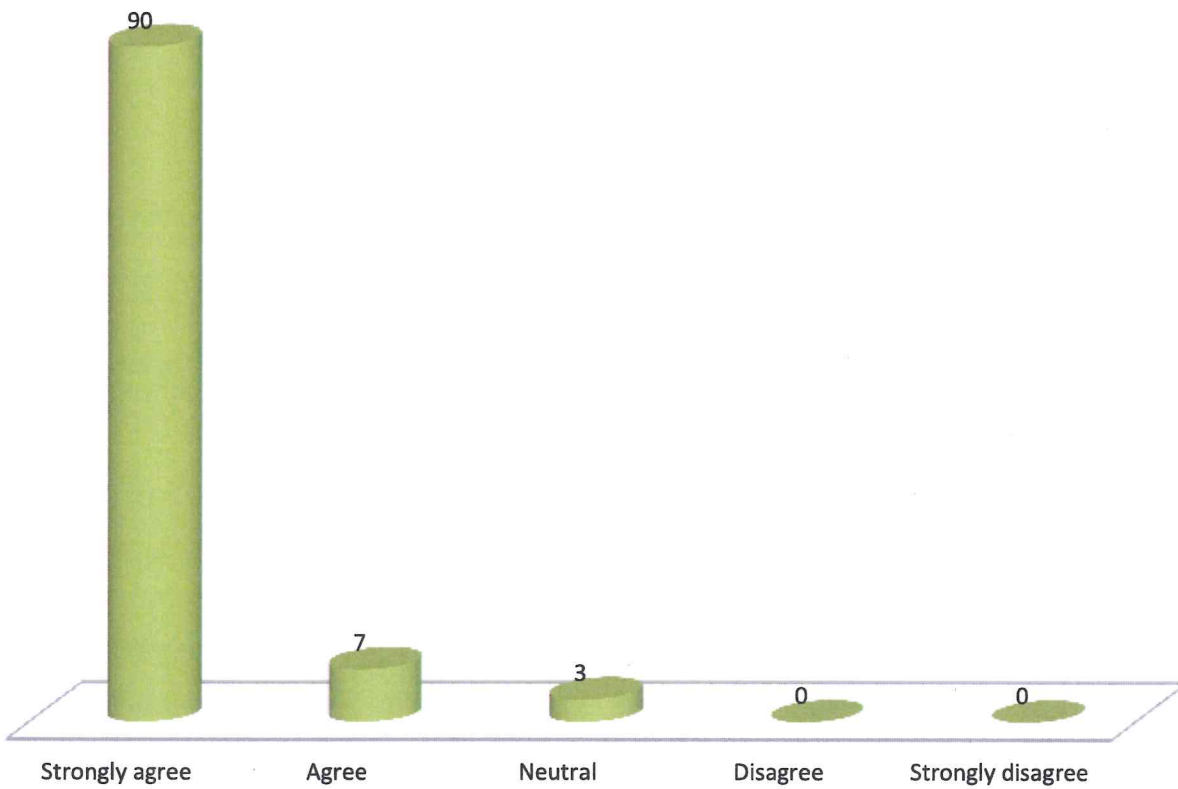

Indirani College of Nursing

DEVOTION DEDICATION DISCIPLINE

Ariyur, Puducherry - 605 102

STAKEHOLDER FEEDBACK FOR EMPLOYERS 2023-2024

EMPLOYERS FEEDBACK ON CURRICULUM

Signature
10/11/23

IQAC COORDINATOR

IQAC CO-ORDINATOR
INDIRANI COLLEGE OF NURSING
SVMCH & RC CAMPUS
ARIYUR, PUDUCHERRY