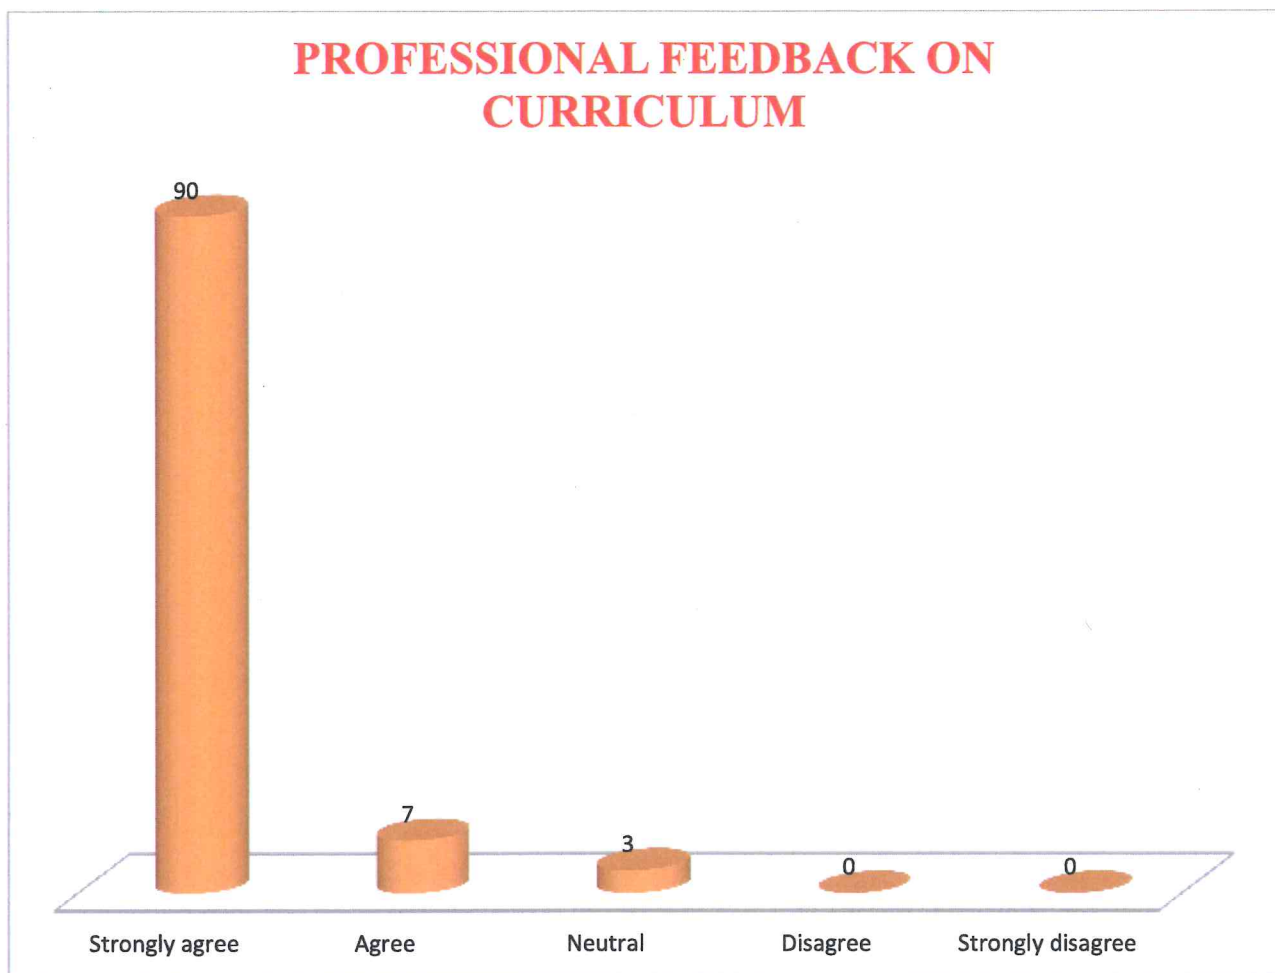

[Signature] 10.11.23
PRINCIPAL
PRINCIPAL
INDIRANI COLLEGE OF NURSING
SVMCH & RC CAMPUS
ARIYUR, PUDUCHERRY.

Indirani College of Nursing

DEVOTION DEDICATION DISCIPLINE

Ariyur, Puducherry - 605 102

STAKEHOLDER FEEDBACK FOR PROFESSIONAL 2023-2024