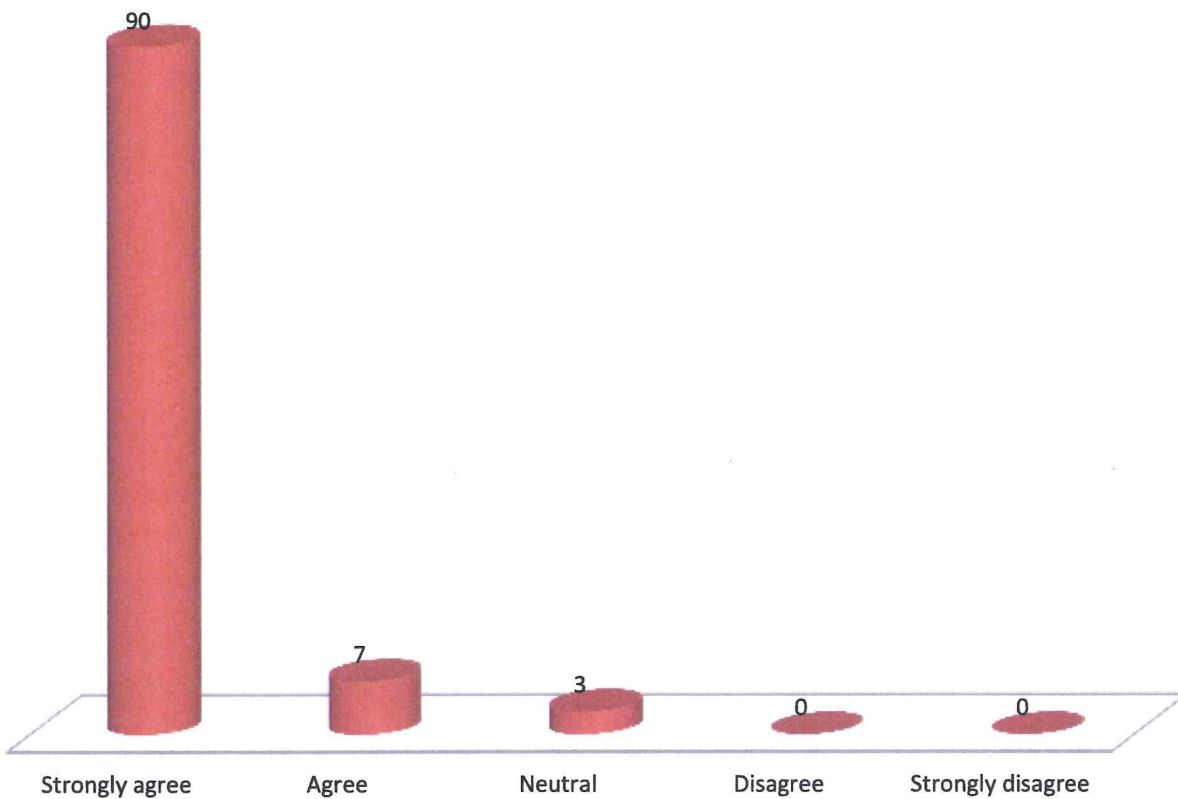

Indirani College of Nursing

DEVOTION DEDICATION DISCIPLINE

Ariyur, Puducherry - 605 102

STAKEHOLDER FEEDBACK FOR STUDENTS 2023-2024

STUDENTS FEEDBACK ON CURRICULUM

D. Jayaram
10/11/23

IQAC COORDINATOR

IQAC CO-ORDINATOR
INDIRANI COLLEGE OF NURSING
SVMCH & RC CAMPUS
ARIYUR, PUDUCHERRY.