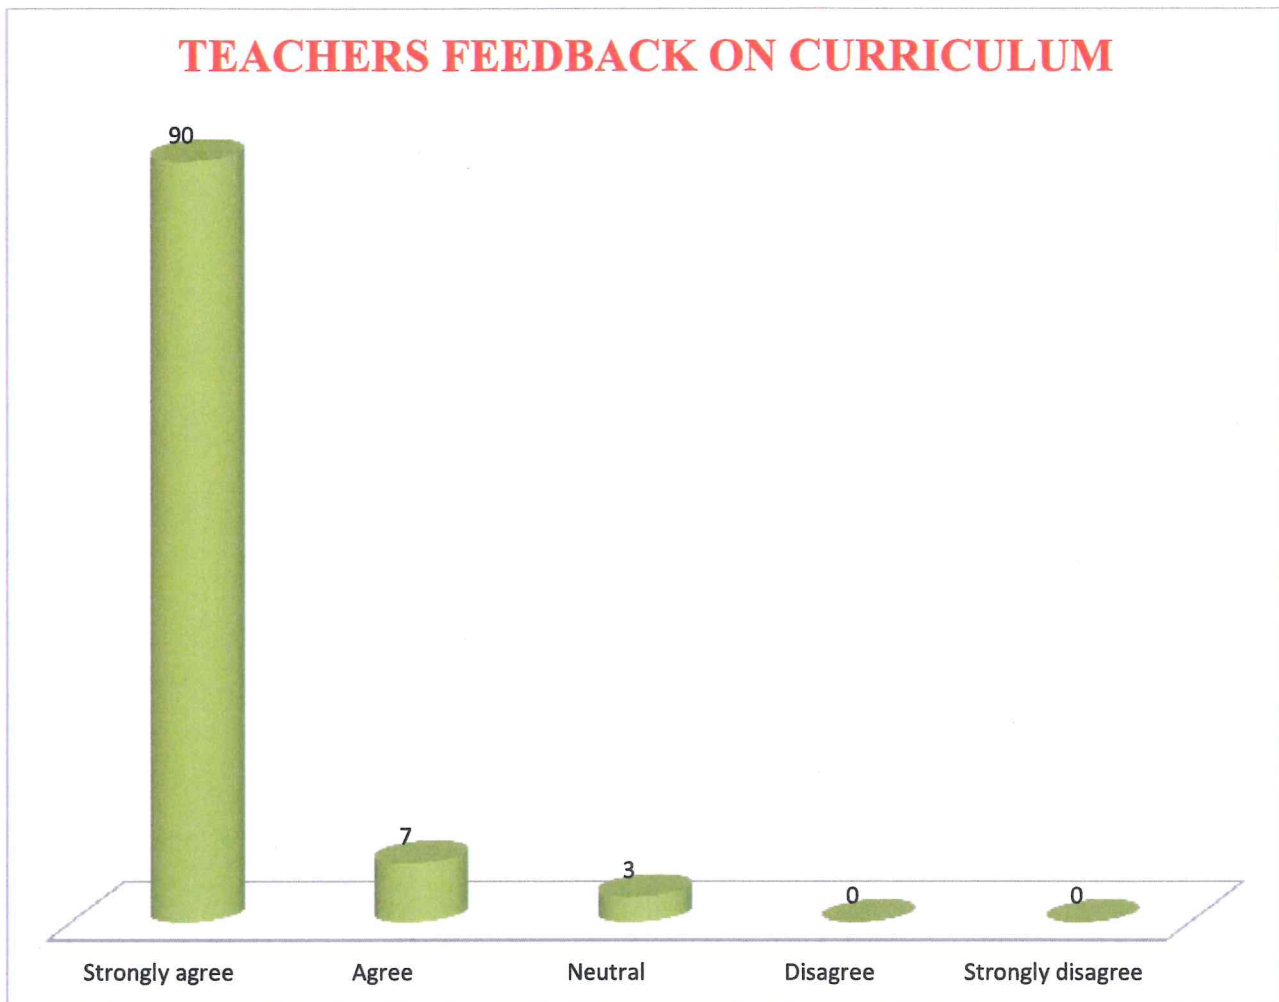

Indirani College of Nursing

DEVOTION DEDICATION DISCIPLINE

Ariyur, Puducherry - 605 102

STAKEHOLDER FEEDBACK FOR TEACHERS 2023-2024

Daxuu
10/11/23

IQAC COORDINATOR

IQAC CO-ORDINATOR
INDIRANI COLLEGE OF NURSING
SVMCH & RC CAMPUS
ARIYUR, PUDUCHERRY

[Signature]
10.11.23

PRINCIPAL

PRINCIPAL
INDIRANI COLLEGE OF NURSING
SVMCH & RC CAMPUS
ARIYUR, PUDUCHERRY.