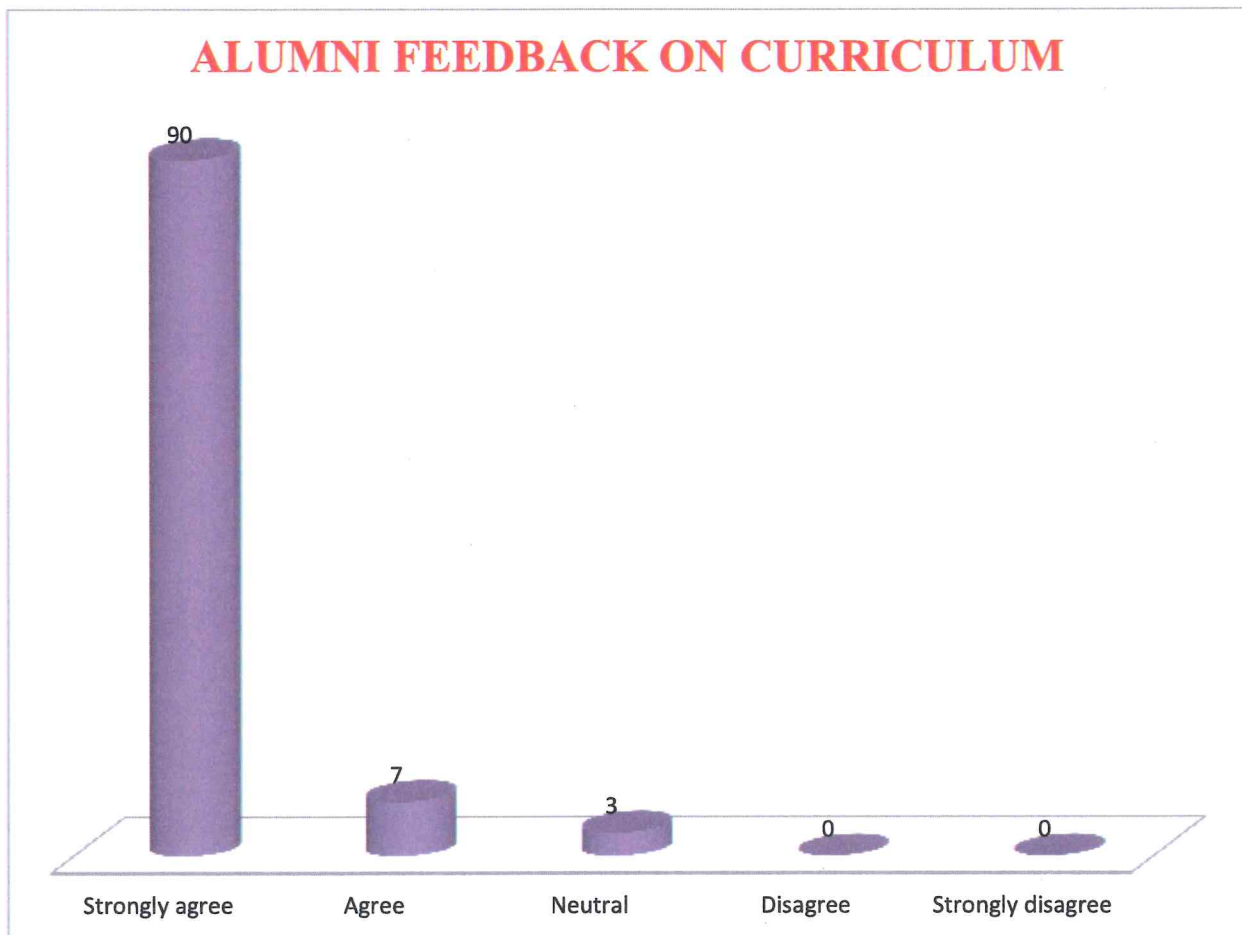

Indirani College of Nursing

DEVOTION DEDICATION DISCIPLINE

Ariyur, Puducherry - 605 102

STAKEHOLDER FEEDBACK FOR ALUMNI 2023-2024

Dayana 10/11/23
IQAC COORDINATOR

IQAC CO-ORDINATOR
INDIRANI COLLEGE OF NURSING
SVMCH & RC CAMPUS
ARIYUR, PUDUCHERRY.

[Signature] 10.11.23
PRINCIPAL
PRINCIPAL
INDIRANI COLLEGE OF NURSING
SVMCH & RC CAMPUS
ARIYUR, PUDUCHERRY.